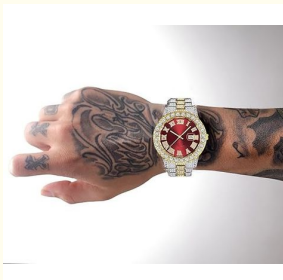

Product Specification

- Case Diameter: 40mm
- Crystal: Sapphire
- Markers Color: Silver
- Strap Color: Black
- Bezel: Fixed
- Dial Color: White
- Hands Color: Silver
- Case Material: Stainless Steel
- Highlight: Full Iced Out Watches, Unisex Crystal Watch, Luxury Diamond Bracelet Crystal Watch

More Images

Product Description

•

Case diameter:43mm

Dial thickness: 10mm

Band Width: 20mm

Strap length:220mm

Watch Band can be made smaller if needed.

You can adjust the watch according to your wrist size.

Suitable for all types of people. Convenient use.

Bright color. Colorful Dial Watch, A variety of color options, there is always one that suits you

This is an Unique , beautiful watch, which is Luxury/which is attractive enough for daily wear or party.

Full-drilled watches Strap are not only luxurious but also beautiful ,Easy to collocation,Suitable for any occasion